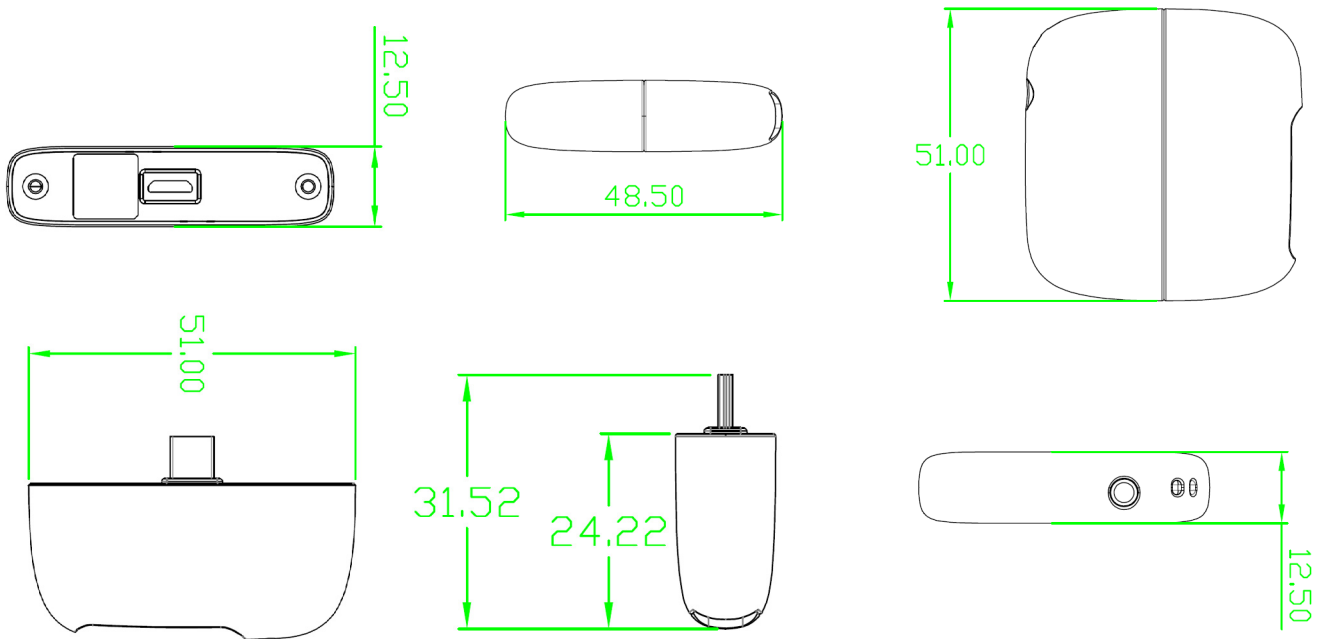

2D USB Barcode Accessory

ScanBuddy GS X5 is new revolutionary 2D USB barcode accessory for Android and Windows OS platform.

You can plug it with micro-usb into Android smartphone and tablet with USB OTG function and change your smartphone to be an intelligent barcode terminal immediately.

Dimensions : L51mm×W24.22mm×H12.5mm

Weight : 15g

Input Voltage:DC5 V±0.15 V

Scan Current : 265 mA

Low Power Current :400uA

Shock :2000G

Sensor Type: CCD 1280*800 Resolution

Illumination: LED 610nm

Scan Speed: 60 scan/second

Scan Angle: Skew±60° , Pitch±60° , Roll±360°

Optical Resolution : 5mil

Field of View : Horizontal :42° Vertical:28°

Ambient Light : 0 ft candles (0 Lux)to 10,000 ft candles(110,000Lux)